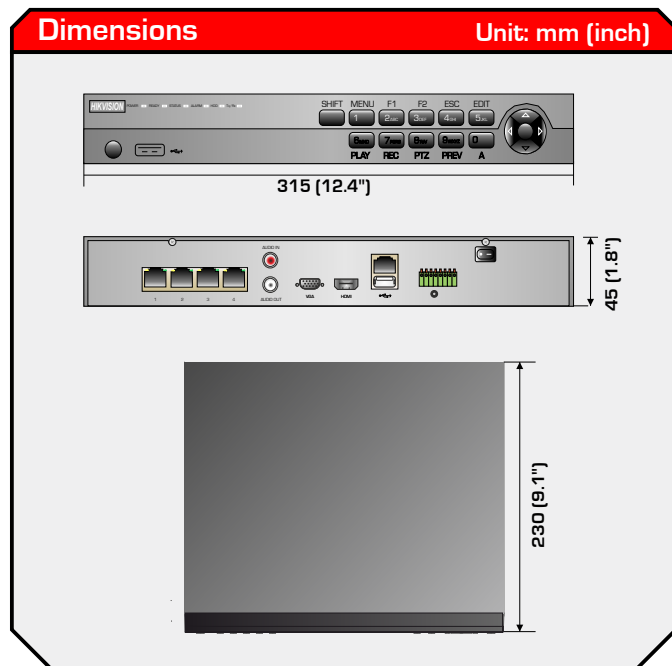

DS-7604NI-E1/4P/A

HIKVISION

The DS-7604NI/E1/4P/A is Hikvision's latest edition to the fantastically popular DS-76 range of NVRs, this updated version for 2015 has all the great features of the original DS-76 series NVR but now supports PoE+ devices with a total of 120W available via its 4 built-in PoE plug and play ports. The series now sports a new updated record rate allowing for up to 25Mbps recording and lastly now has 4CIF live view and 4 channel playback.

DS-7604NI-E1/4P/A

VIDEO / AUDIO INPUT	
IP Video Input	4-ch
Two-Way Audio Input	1-ch, RCA (2.0 Vp-p, 1Ω)
Incoming Bandwidth	25Mbps
Outgoing Bandwidth	80Mbps
Remote Connection	128
VIDEO / AUDIO OUTPUT	
Recording Resolution	5MP/4MP/3MP/1080P/UXGA/720P/VGA/4CIF/DCIF/2CIF/CIF/QCIF
Frame Rate	Main Stream: 50fps Sub Stream: 50fps
HDMI / VGA Output	1-ch resolution: 1920 x 1080P /60Hz, 1600 x 1200 /60Hz, 1280 x 1024 /60Hz, 1280 x 720 /60Hz, 1024 x 768 /60Hz
Audio Output	1-ch, RCA (Linear, 1kΩ)
Playback Resolution	5MP/4MP/3MP/1080P/UXGA/720P/VGA/4CIF/DCIF/2CIF/CIF/QCIF
DECODING	
Live View/ Playback Res	5MP/4MP/3MP/1080p/UXGA/720p/VGA/4CIF/DCIF/2CIF/CIF/QCIF
Capability	4-ch @ 1080P
HARD DISK	
SATA	1 SATA interface for 1 HDD
Capacity	Up to 4TB capacity for each disk
EXTERNAL INTERFACE	
Network Interface	1 RJ-45 10 / 100 / 1000 Mbps self-adaptive Ethernet interface
USB interface	1 x USB 2.0 and 1 x USB 3.0
Alarm in/out	4/1
POE	
Interface	4 independent 100Mbps PoE network interface
Max Power	50W
Supported Standard	AF and AT
GENERAL	
Power Supply	48V DC
Consumption	≤ 10W (without hard disk and PoE)
Working Temperature	-10°C ~ +55°C
Working Humidity	10% ~ 90%
Chassis	1U chassis
Dimensions (WxHxD)	315 x 45 x 230mm (12.4" x 1.8" x 9.1")
Weight	≤ 1 Kg (without hard disk)